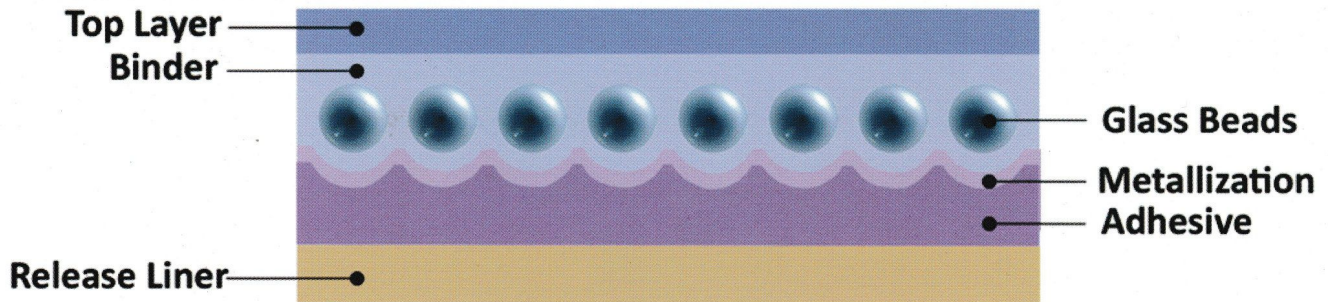

SAFETY GRADE 9000 series

Features and Applications

Stickers, emblems or short - term safety signs.

Color Samples

White #9013		Yellow #9043	
Orange #9053		Red #9063	
Green #9073		Blue #9083	
Lemon Yellow #9033		Yellow Green #9273	
Gold #9153		Light Blue #9183	
Sky Blue #9283		Black #9093	
Light Green #9173			

KIWALITE FUNCTIONAL USE

SAFETY GRADE 9000 series

Durability

2 - 3 years

Standard Size

48inch x 50yds (124cm x 45.7m)

Cross Section View

Total thickness: approx 280 microns

Minimum Reflectivity

D.A.	0.2°		D.A.	0.2°	
	-4°	+30°		I.A.	-4°
White #9013	25	12	Yellow #9043	15	10
Orange #9053	9	3.5	Red #9063	5	3
Green #9073	3	2	Blue #9083	1	0.5
Lemon Yellow #9033	15	10	Yellow Green #9273	-	-
Gold #9153	-	-	Light Blue #9183	-	-
Sky Blue #9283	7	5	Black #9093	-	-
Light Green #9173	-	-			